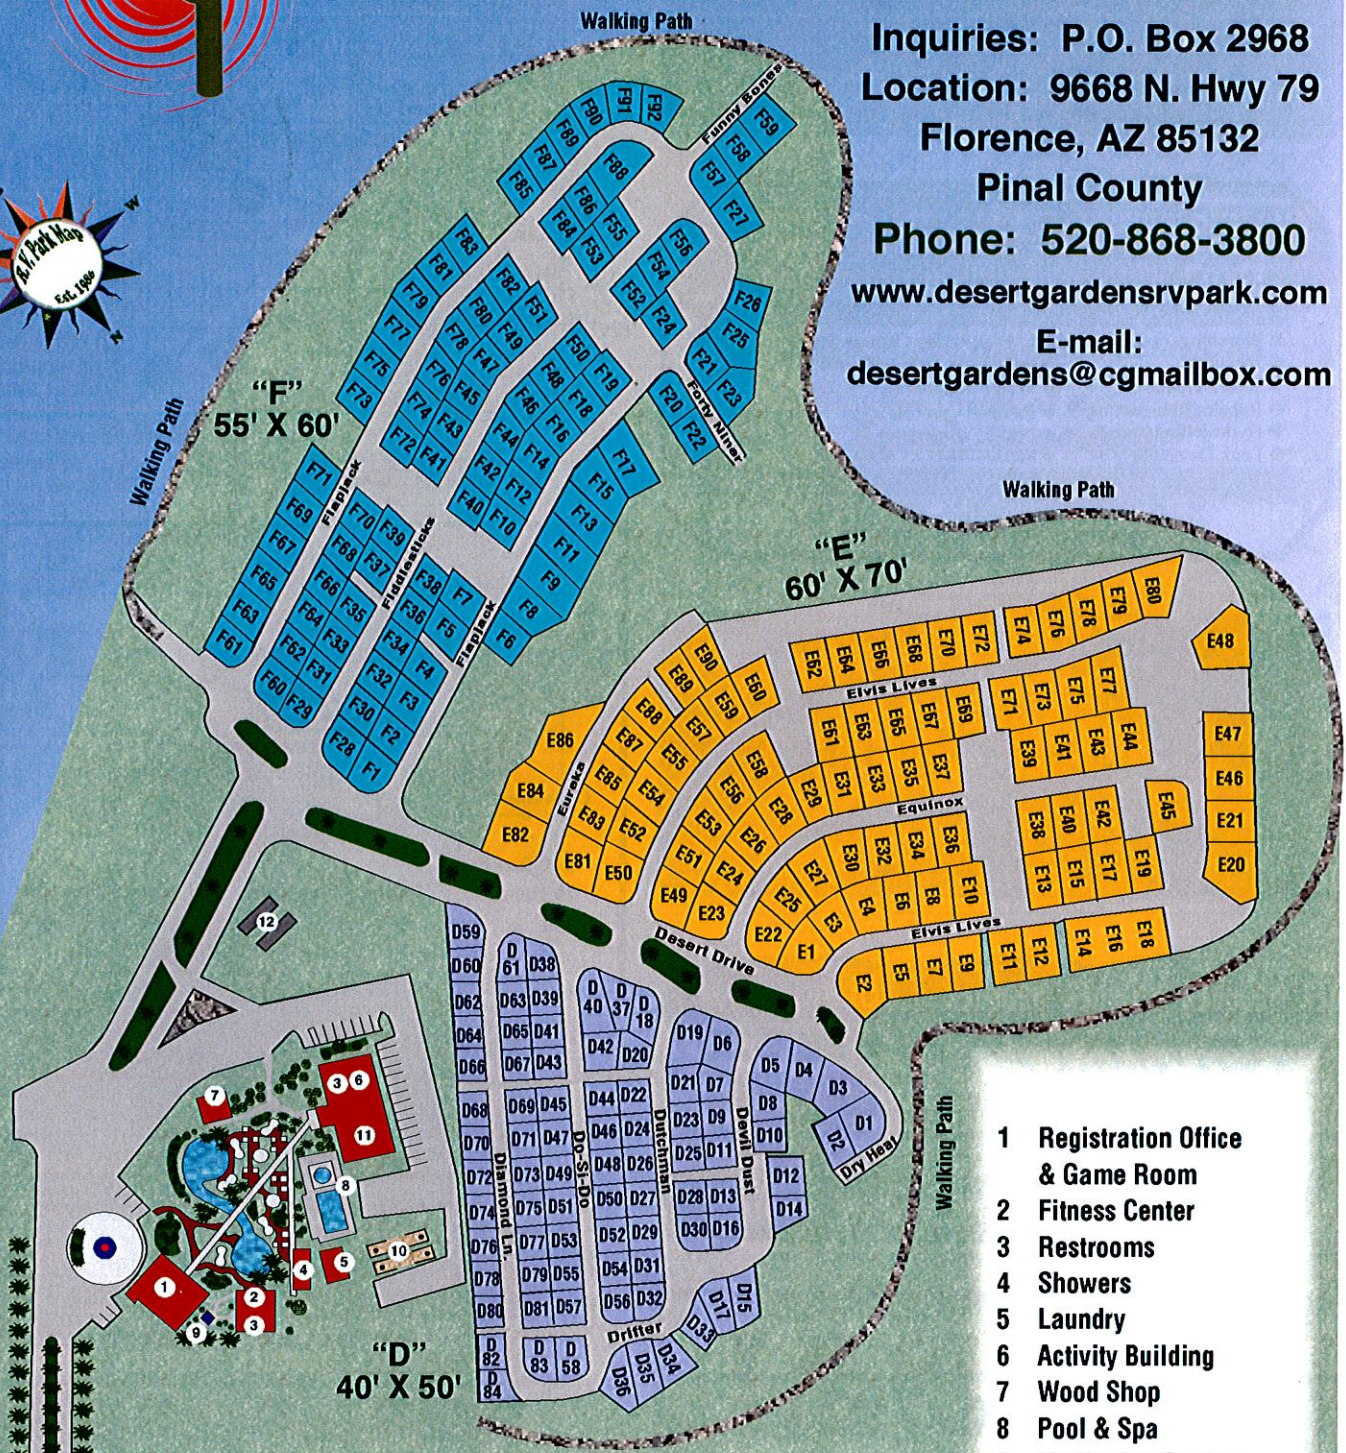

DESERT GARDENS RV PARK COOPERATIVE

Inquiries: P.O. Box 2968
Location: 9668 N. Hwy 79
Florence, AZ 85132
Pinal County
Phone: 520-868-3800
www.desertgardensrvpark.com
E-mail: desertgardens@gmailbox.com

- 1 Registration Office & Game Room
- 2 Fitness Center
- 3 Restrooms
- 4 Showers
- 5 Laundry
- 6 Activity Building
- 7 Wood Shop
- 8 Pool & Spa
- 9 Meditation Garden
- 10 Horseshoes
- 11 Craft Shop
- 12 Boccie

**YOUR
SITE #**

EXIT
ENTRANCE
Mile Post 128.1
To Tucson & RT 77

HWY 79

To Florence, Phoenix & RT 60